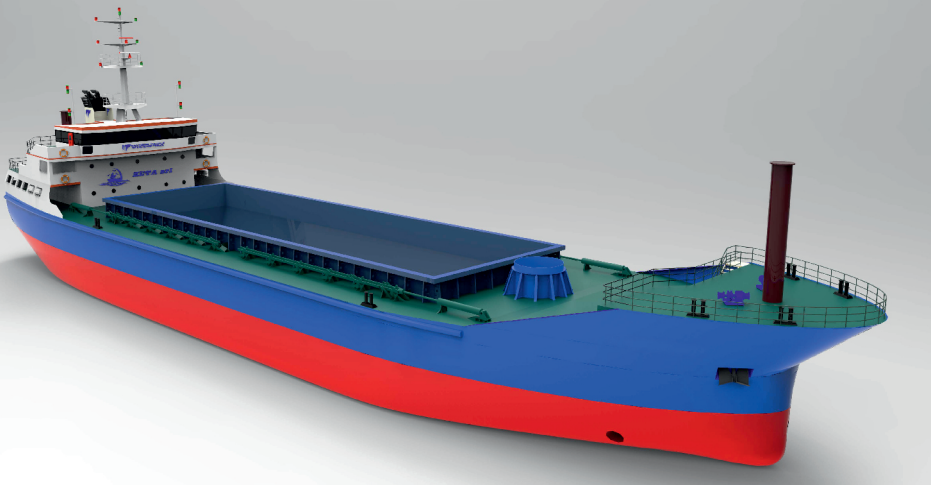

MOTOR VESSEL "HOPPER DREDGER" C.862

TECHNICAL SPECIFICATIONS:

Motor vessel cargo
opening bottom
Entry into operation: 2016
Length (m) 84,00
Width (m) 19,00
Height (m) 6,50
Gross tonnage (T) 2.951
Net tonnage (T) 1.154
Deadweight with international brand (T) 4.200
Deadweight with dredging brand (T) 5.200
Full cargo immersion: mt. 5,8
Lightship immersion: mt. 1,63
Maximum speed power: 11 knots
Cruise speed: 10,5 knots
N. 2 Engines MTU type 16V4000 M53R
Power (Kw) 1.492 X 2
Crane model LIEBHERR HS8300HD
300 ton capacity
Unrestricted navigation